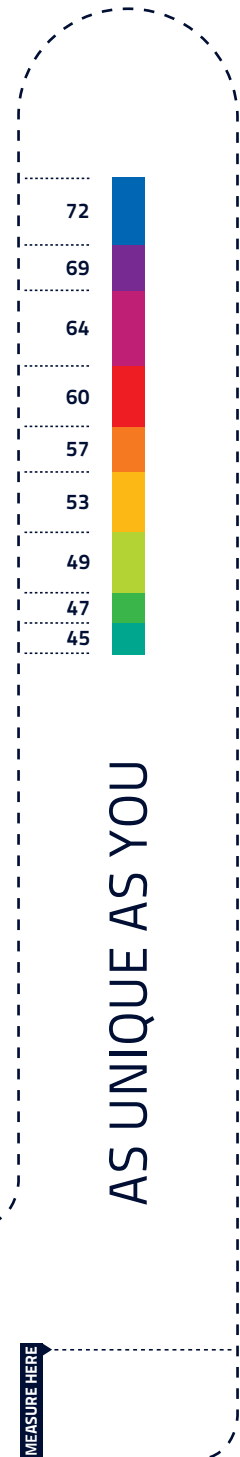

MEASURE HERE