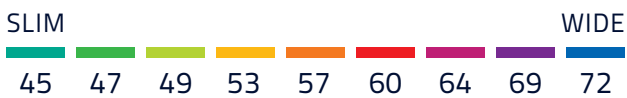

IMPORTANT INFORMATION:

If you print this page with Adobe Acrobat, please choose "Actual Size" from the print options for page sizing. This ensures that the page will be printed in its original size.

AS UNIQUE AS YOU

MY.SIZE PRO - so much more

MY.SIZE pro is truly unique – just as you are. With 9 sizes available you'll definitely find the perfect fitting condom for greater feeling and safety. Made from VYTEX latex, a specific hypoallergenic latex, **MY.SIZE** pro condoms are extra thin, vegan, easy to open and have a pleasant smell. To top it all off **MY.SIZE** pro condoms are certified to meet the highest and fairest production standards for you and the environment. Greater feeling and safety with **MY.SIZE** pro condoms - so perfectly fitting, you forget you're wearing it.

IMPORTANT: By trying out different condom sizes you can play with your feeling. It is most important though that the condom doesn't slip off or restrict you.

IT'S SO EASY

Tear off the MY.SIZE pro measurement tape at the dotted line.

Carefully place the measuring tape around the widest part of the erect penis. You can read the recommended size from the arrow. **Attention:** be careful when cutting the measuring tape as paper edges could be sharp!